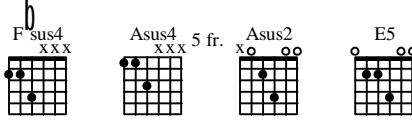

WISH YOU WERE HERE

As recorded by Incubus

(From the 2001 Album MORNING VIEW)

A Intro

P = 80

Gtr I *mf* *y*

T	0 0	0 0 0	0 0 0 0	0 0	0 0 0	0 0 0 0	0 0 0 0
A	4 4 4 4	4 4 4 4	4 4 4 4	4 4 4 4	4 4 4 4	4 4 4 4	9 9 11 11
B	0	2 2 2 2	2 2 2 2	4 4 4 7 7	2 2 2 2	2 2 2 2	2 2 2 2 2 2
	0	0	0 0 0	2 2 2 5 5	2 2 2 2	0	2 2 2 2 2 2
			2 2 2 5 5	0 0 0 0 0	0	0 0 0	2 2 2 5 5 0 0

sl. *sl.* *sl.*

B Pre-Verse

Gtr II *ff* Gtrs II, III

T	0 0 0 0 0 0	0 0 0 0 0 0	0 0 0 0 0 0	0 0 0 0 0 0	0 0 0 0 0 0
A	4 4 4 4 4 4	4 4 4 4 4 4	4 4 4 7 7	2 2 2 2 2	4 4 4 7 7
B	0 0 0 0 0 2	2 2 2 2 2 2	2 2 2 5 5	2 2 2 2 2	4 4 4 7 7
	0	0 0 0 0 0	2 2 2 5 5	0 0 0 0 0	2 2 2 5 5

sl. *sl.*

C 1st Verse

Gtr IV *mf* *let ring*

T	0	12	0	9
A	9 7 7 7	9 (9) 10	9 7 7 7	9 9 11 9 9 9 9 9 9
B	11	9 11	11	9 11 11

H H H

D 1st Chorus *Distortion*
Asus2 Bsus4/E

b F^b sus4 Asus4 E5

Asus2 Bsus4/E

Light Distortion - 8th note echo repeats (348ms?)

E 2nd Verse

17

Gtr IV *mf* let ring

T	0 7 7 7	12 9(9)10	0 7 7 7	9 9 11 9 9 9 9 9 9
A	9 9 11	9 11	9 9 11	9 11 11
B	Distortion			Acoustic overdub

F 2nd Chorus