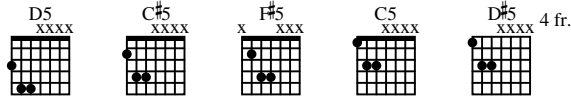

KILL YOU

Korn

A Intro

♩ = 110

1

Gtr I
let ring

T

A

B

B Verse

§

5

Gtrs I, II *f*
let ring

T

A

B